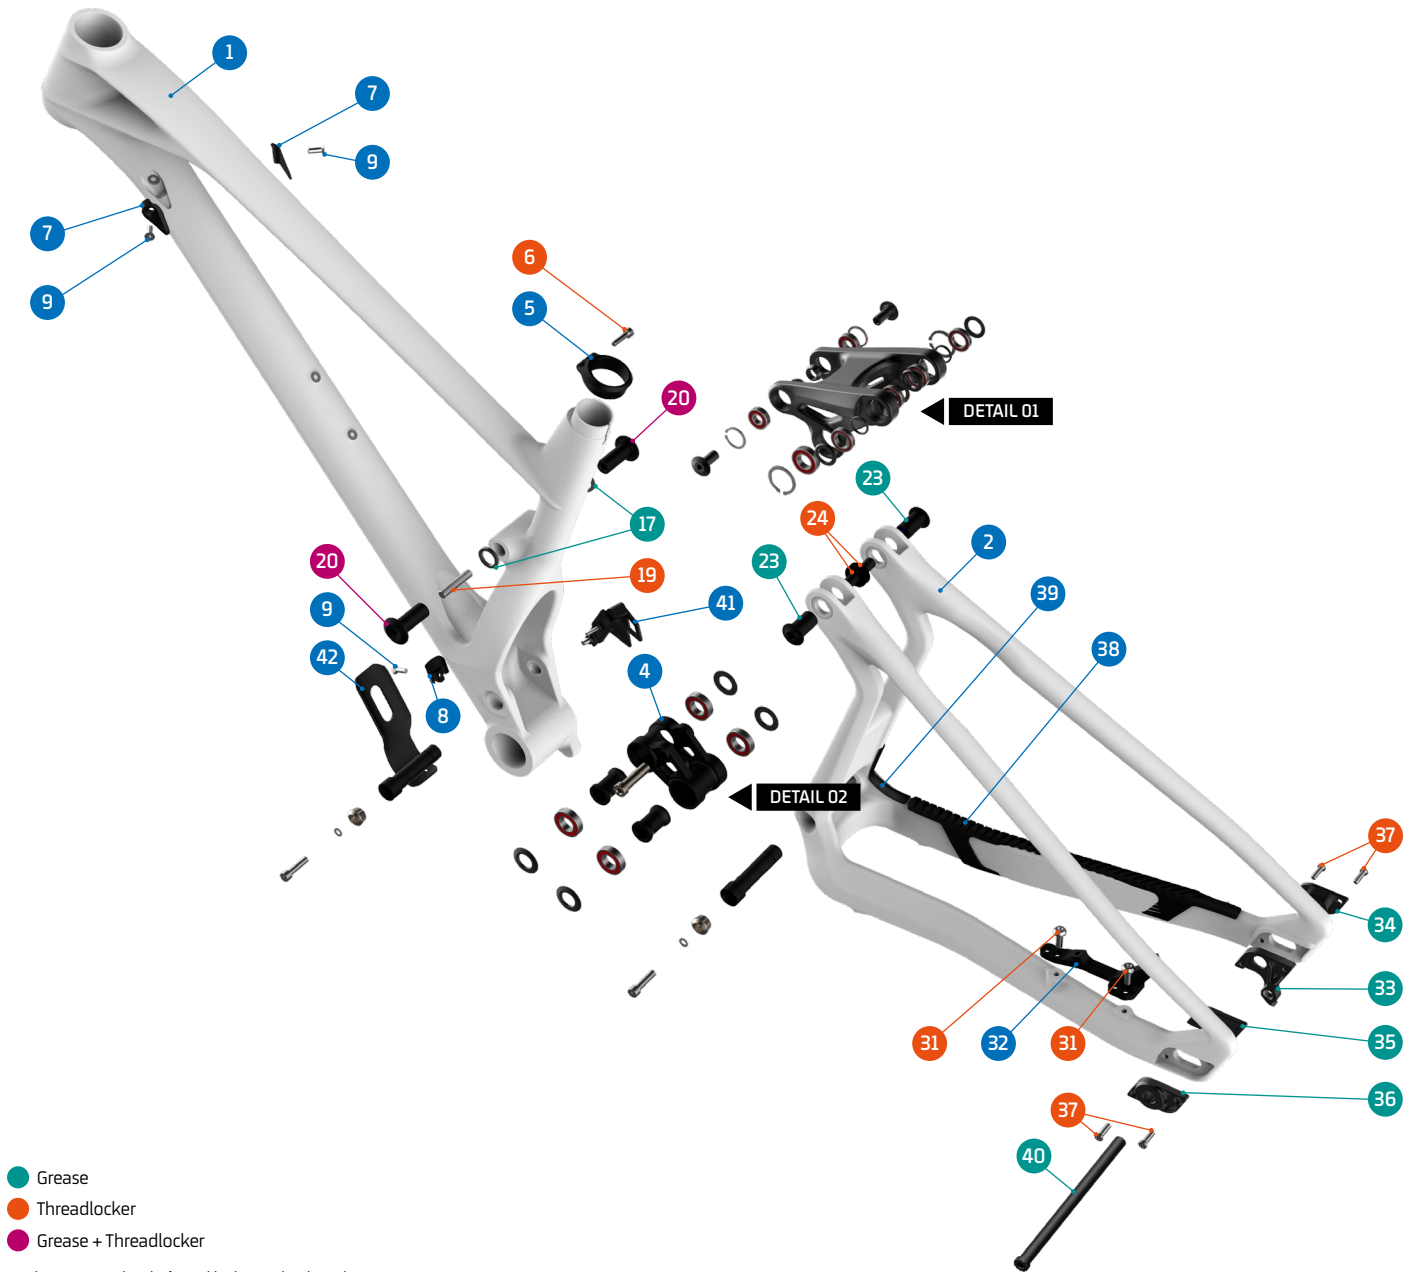

# SUPERFOXY CARBON

- Grease
- Threadlocker
- Grease + Threadlocker

Apply grease to the shaft, and locker to the threads

ITEM No.	DESCRIPTION	QTY.	PART NUMBER	TORQUE
1	FRONT TRIANGLE	1		
2	REAR TRIANGLE	1		
3	UPPER LINK	1	099.20015	
4	LOWER LINK	1	099.20016	
5	SEAT CLAMP	1	099.19002	
6	SCREW BOLT M5x20	1		5Nm
7	CABLE HOLDER	2	099.16004	
8	CABLE HOLDER	1	099.15012	
9	SCREW BOLT M5x15	3		3Nm
10	BEARING, 10x22x6	2	SET 1	
11	BEARING, 24x15x5	4	SET 1	
12	SPACER, 15x19x2t	2	SET 3	
13	BEARING, 28x15x7	6	SET 1	
14	SPACER, 15x22x3l	2	SET 4	
15	C-RING	2	SET 3	
16	C-RING	2	SET 3	
17	SPACER, 15x22x3	2	SET 3	
18	SPACER, 15x27x2	4	SET 4	
19	M8 THREAD AXLE	1	SET 3	
20	LINK AXLE	2	SET 3	12Nm
21	SHOCK BOLT	2	SET 2	12Nm