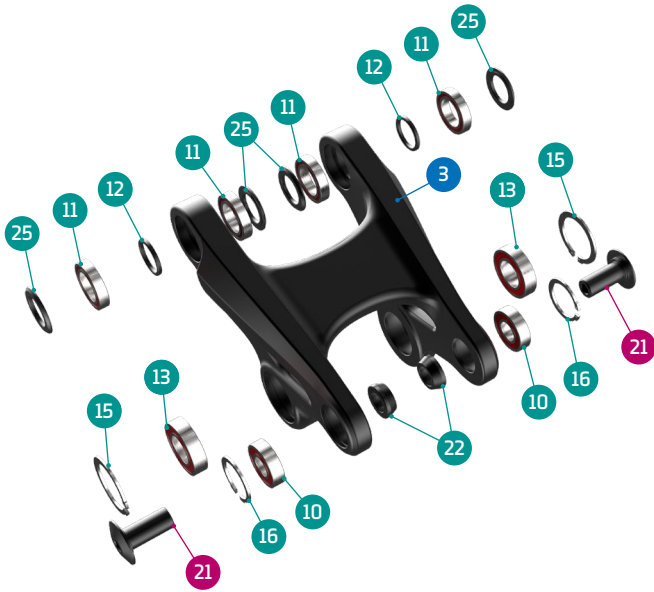

DETAIL 01

DETAIL 02

SET 1

ZERO BEARING KIT 14

SET 2

SHOCK HARDWARE KIT 10

SET 3

UPPER LINK KIT 20

SET 4

LOWER LINK KIT 20

SET 5

HANGER M071

PART NUMBER	DESCRIPTION	COMPONENTS
099.18100	SET 1: ZERO BEARING KIT 14 (ENDURO)	BEARING 6902V-2RS, 28x15x7 (x6) / BEARING 6900V-2RS, 10x22x6 (x2) / BEARING 6802V-2RS, 24X15X5 (x4)
099.18102	SET 2: SHOCK HARDWARE KIT 10	SPACER, 10x17x6 (x2) / SHOCK BOLT (x2) / SLEEVE BOLT (x1)
099.18103	SET 3: UPPER LINK KIT 20	SPACER, 15x22x3 (x2) / LINK AXLE (x2) / M8 THREAD AXLE (x1) / C-RING (x2) / C-RING (x2) / SPACER, 15x19x2t (x2) / SPACER, 15x27x2 (x4) / PIVOT AXLE, 26MM (x2) / PIVOT AXLE, M12 (x2)
099.18104	SET 4: LOWER LINK KIT 20	SPACER, 15x22x31 (x2) / SPACER, 15x27x2 (x4) / MAIN AXLE, 15x73L (x2) / SPACER (x2) / TAPER NUT (x2) / SCREW BOLT (x2)
099.00058	SET 5: M071 HANGER	CS-CHIP, RIGHT, INNER (x1) / SCREW BOLT (x2)
099.20012	SET 6: STANDARD DROPOUT KIT SUPER FOXY 29	CS-CHIP, LEFT, OUTER (x1) / CS-CHIP, LEFT, INNER (x1) / CS-CHIP, RIGHT, OUTER (x1) / CS-CHIP, RIGHT, INNER (x1) / SCREW BOLT (x4)
099.19101	HEADSET CUPS +/- 1° SIZE S	TOP CUP 1° SIZE S (x1) / LOW CUP 1° (x1) / TOP CUP 0° (x1) / LOW CUP 0° (x1) / HEADSET ONOFF TITAN TAPPED (x1)
099.19102	HEADSET CUPS +/- 1° SIZE M	TOP CUP 1° SIZE M (x1) / LOW CUP 1° (x1) / TOP CUP 0° (x1) / LOW CUP 0° (x1) / HEADSET ONOFF TITAN TAPPED (x1)
099.19103	HEADSET CUPS +/- 1° SIZE L	TOP CUP 1° SIZE L (x1) / LOW CUP 1° (x1) / TOP CUP 0° (x1) / LOW CUP 0° (x1) / HEADSET ONOFF TITAN TAPPED (x1)
099.19105	HEADSET CUPS +/- 1° SIZE XL	TOP CUP 1° SIZE XL (x1) / LOW CUP 1° (x1) / TOP CUP 0° (x1) / LOW CUP 0° (x1) / HEADSET ONOFF TITAN TAPPED (x1)
099.20013	DROPOUTS GEO KIT SUPER FOXY 29 +10mm	CS-CHIP, LEFT, INNER + 10MM (x1) / CS-CHIP, RIGHT, INNER + 10MM (x1)
099.20014	SET 8: DISC BRAKE ADAPTOR SUPER FOXY 29 2POS	DISC MOUNT (x1) / SCREW BOLT (x2)