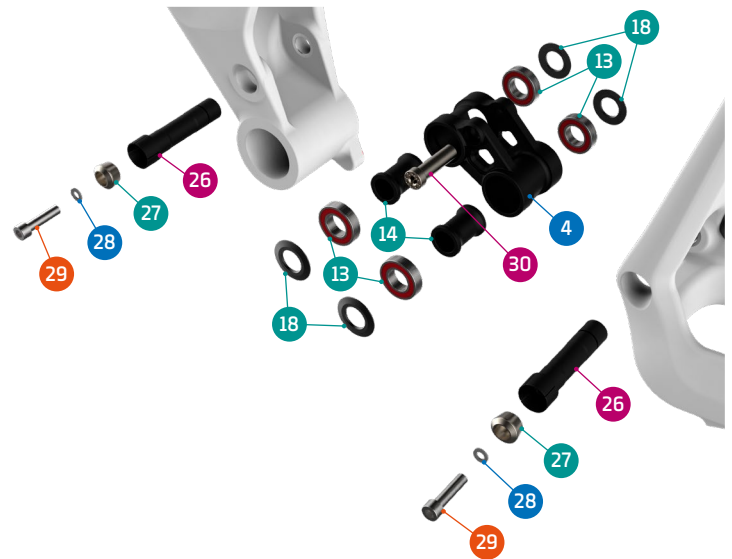

DETAIL 02

SET 1

ZERO BEARING KIT 14

SET 2

SHOCK HARDWARE KIT 10

SET 3

UPPER LINK KIT 20

SET 4

LOWER LINK KIT 20

SET 5

HANGER M071

PART NUMBER	DESCRIPTION	COMPONENTS
099.18100	SET 1: ZERO BEARING KIT 14 (ENDURO)	BEARING 6902V-2RS, 28x15x7 (x6) / BEARING 6900V-2RS, 10x22x6 (x2) / BEARING 6802V-2RS, 24X15X5 (x4)
099.18102	SET 2: SHOCK HARDWARE KIT 10	SPACER, 10x17x6 (x2) / SHOCK BOLT (x2) / SLEEVE BOLT (x1)
099.18103	SET 3: UPPER LINK KIT 20	SPACER, 15x22x3 (x2) / LINK AXLE (x2) / M8 THREAD AXLE (x1) / C-RING (x2) / C-RING (x2) / SPACER, 15x19x2t (x2) / SPACER, 15x27x2 (x4) / PIVOT AXLE, 26MM (x2) / PIVOT AXLE, M12 (x2)
099.18104	SET 4: LOWER LINK KIT 20	SPACER, 15x22x31 (x2) / SPACER, 15x27x2 (x4) / MAIN AXLE, 15x73L (x2) / SPACER (x2) / TAPER NUT (x2) / SCREW BOLT (x2)
099.00058	SET 5: M071 HANGER	CS-CHIP, RIGHT, INNER (x1) / SCREW BOLT (x2)
099.20012	SET 6: STANDARD DROPOUT KIT SUPER FOXY 29	CS-CHIP, LEFT, OUTER (x1) / CS-CHIP, LEFT, INNER (x1) / CS-CHIP, RIGHT, OUTER (x1) / CS-CHIP, RIGHT, INNER (x1) / SCREW BOLT (x4)
099.19101	HEADSET CUPS +/- 1° SIZE S	TOP CUP 1° SIZE S (x1) / LOW CUP 1° (x1) / TOP CUP 0° (x1) / LOW CUP 0° (x1) / HEADSET ONOFF TITAN TAPPED (x1)
099.19102	HEADSET CUPS +/- 1° SIZE M	TOP CUP 1° SIZE M (x1) / LOW CUP 1° (x1) / TOP CUP 0° (x1) / LOW CUP 0° (x1) / HEADSET ONOFF TITAN TAPPED (x1)
099.19103	HEADSET CUPS +/- 1° SIZE L	TOP CUP 1° SIZE L (x1) / LOW CUP 1° (x1) / TOP CUP 0° (x1) / LOW CUP 0° (x1) / HEADSET ONOFF TITAN TAPPED (x1)
099.19105	HEADSET CUPS +/- 1° SIZE XL	TOP CUP 1° SIZE XL (x1) / LOW CUP 1° (x1) / TOP CUP 0° (x1) / LOW CUP 0° (x1) / HEADSET ONOFF TITAN TAPPED (x1)
099.20013	DROPOUTS GEO KIT SUPER FOXY 29 +10mm	CS-CHIP, LEFT, INNER + 10MM (x1) / CS-CHIP, RIGHT, INNER + 10MM (x1)
099.20014	SET 8: DISC BRAKE ADAPTOR SUPER FOXY 29 2POS	DISC MOUNT (x1) / SCREW BOLT (x2)