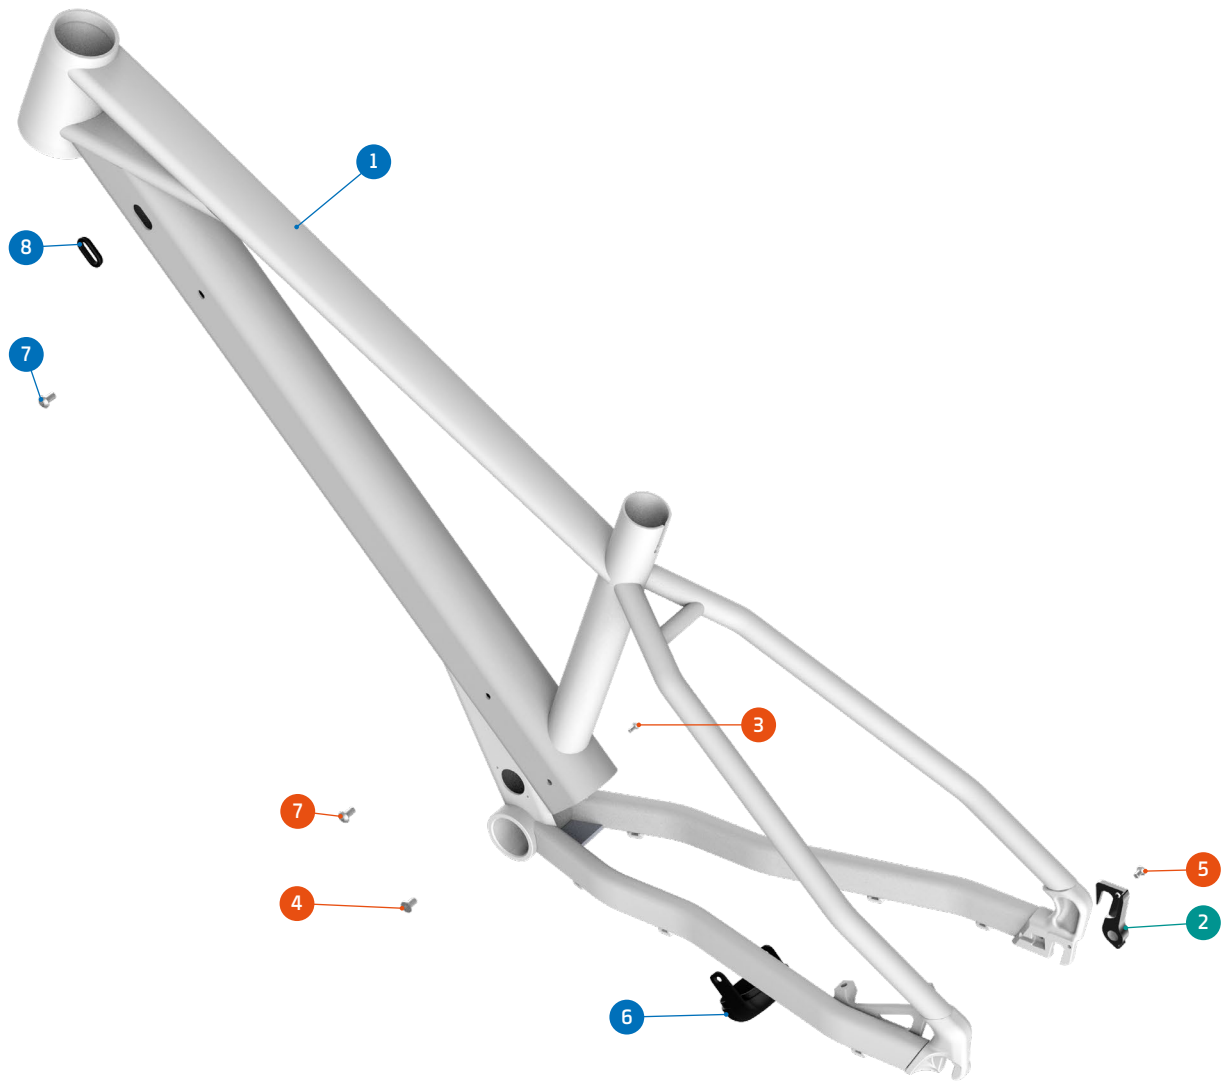

PLAY 26 / 24 / 20

- Grease
- Threadlocker
- Grease + Threadlocker

Apply grease to the shaft, and locker to the threads

SET 1 HANGER M073

ITEM No.	DESCRIPTION	QTY.	PART NUMBER	TORQUE
1	FRAME	1		
2	HANGER	1	SET1	
3	SCREW BOLT M3X8	1		3Nm
4	SCREW BOLT M5X10	1		3Nm

ITEM No.	DESCRIPTION	QTY.	PART NUMBER	TORQUE
5	SCREW BOLT M4X8	1	SET1	3Nm
6	BATTERY COVER	1	099.21023	
7	SCREW BOLT M5X10	2		5Nm
8	CABLE GUIDE RUBBER	1	099.21022	

PART NUMBER	DESCRIPTION	COMPONENTS
099.00061	SET 1: HANGER M073	HANGER (x1) / SCREW BOLT M4X8 (x1)